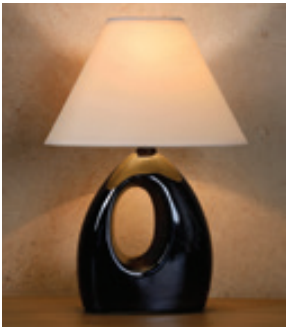

Table lamp **TINA**
14559/81/36

- 1xE14/max. 40W/excl.
- Ø: 16cm/H: 24cm
- Grey
- Ceramic/fabric shade

14559/81/32

- 1xE14/max. 40W/excl.
- Ø: 16cm/H: 24cm
- Red
- Ceramic/fabric shade

14559/81/39

- 1xE14/max. 40W/excl.
- Ø: 16cm/H: 24cm
- Purple
- Ceramic/fabric shade

Table lamp **HOAL**
14558/81/30

- 1xE14/max. 40W/excl.
- Shade: 14x20cm/H: 9cm
- H: 28cm
- Pearl Black
- Ceramic/cotton shade

14558/81/36

- 1xE14/max. 40W/excl.
- Shade: 14x20cm/H: 9cm
- H: 28cm
- Pearl Grey
- Ceramic/cotton shade